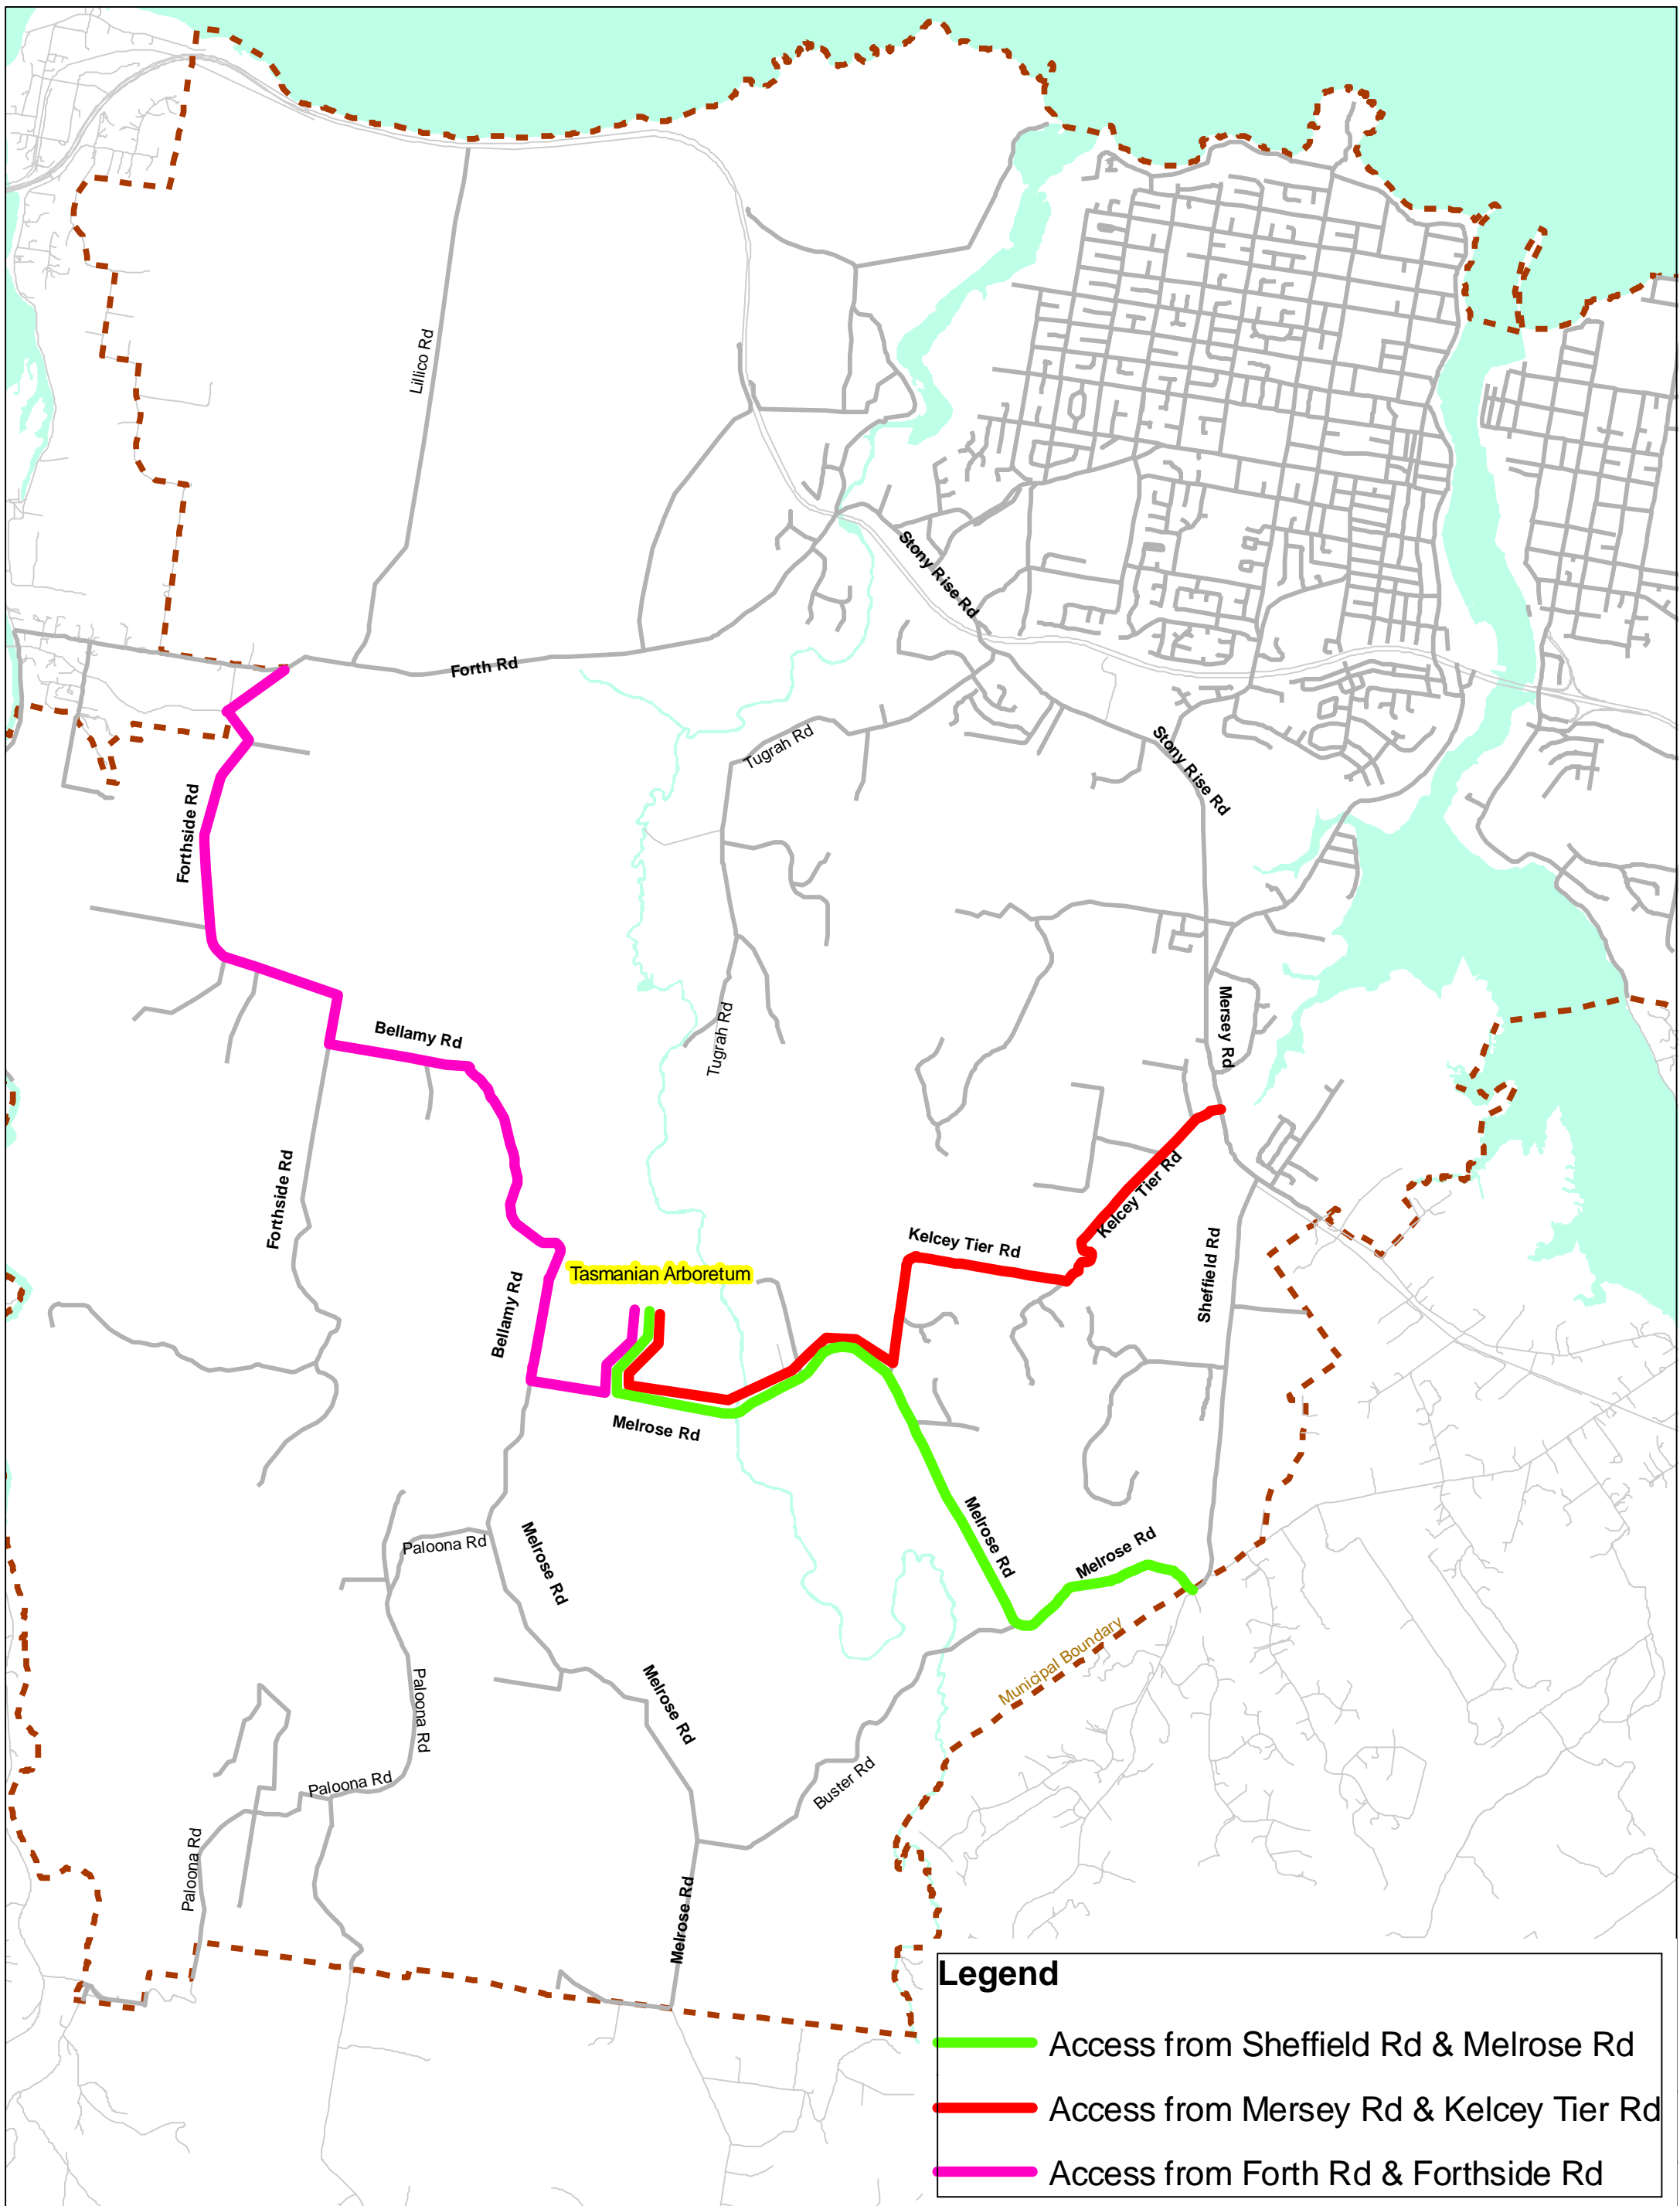

How to get to the Tasmanian Arboretum (Old Tramway Rd, Eugenana)

Legend

-  Access from Sheffield Rd & Melrose Rd
-  Access from Mersey Rd & Kelcey Tier Rd
-  Access from Forth Rd & Forthside Rd